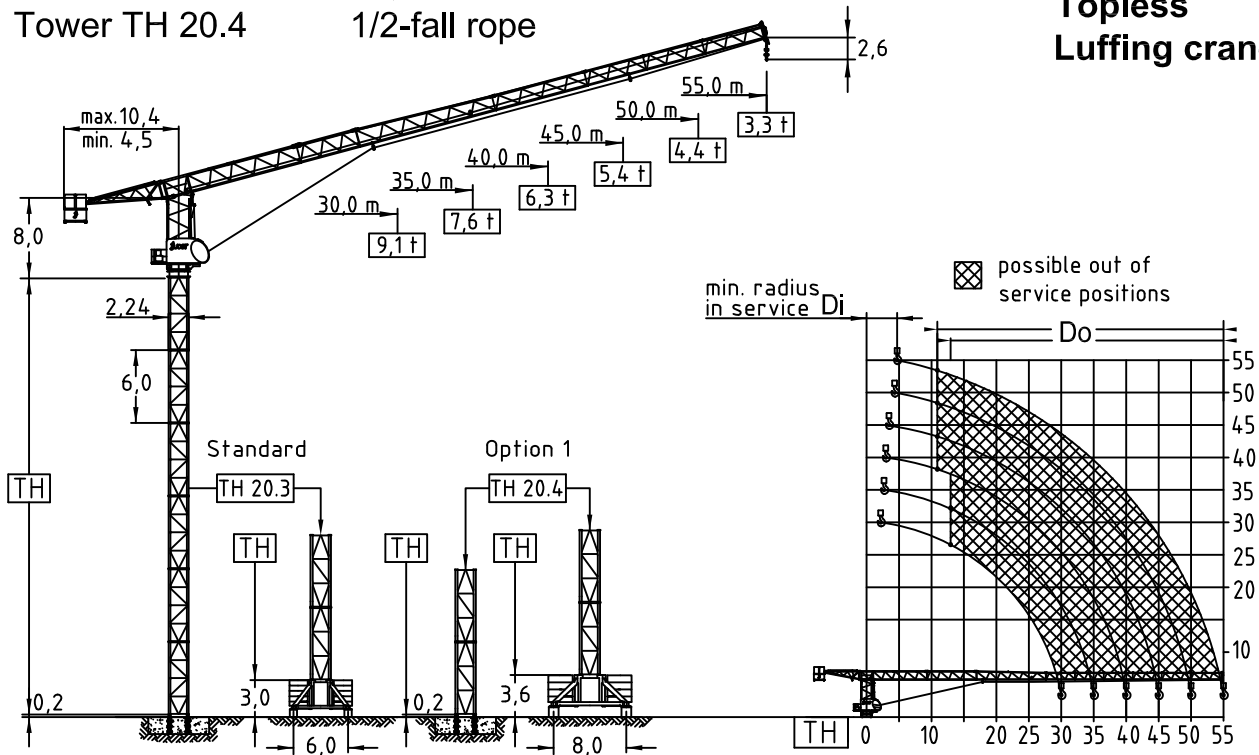

JTL 268.16

Tower TH 20.3
Tower TH 20.4

16,0 ton
1/2-fall rope

JOST
Topless
Luffing crane

		Tower heights all data in (m)			
Jib (m)	Jib radius (m)	Standard Tower		Option 1	
		Foundat.	Chassis	Foundat.	Chassis
		TH 20.3	UC 6,0-20.3	TH 20.4	UC 8,0-20.4
30,0	2,5 13,0	51,0	39,0	63,0	51,0
35,0	2,8 13,0	45,0	33,0	57,0	45,0
40,0	3,2 11,0	45,0	33,0	54,0	42,0
45,0	3,6 11,0	42,0	30,0	51,0	39,0
50,0	4,1 11,0	36,0	27,0	48,0	36,0
55,0	4,5 11,0	36,0	24,0	48,0	36,0

Hoist 75,0 kW FI							
φ	t	3,2	4,0	5,8	7,0	7,6	8,0
	m/min	136	116	86	72	58	42
ℓ	t	6,4	8,0	11,6	14,0	15,2	16,0
	m/min	68	58	43	36	29	21
Hook height	1-fall	390,0 m					
	2-fall	195,0 m					

Hoist 90,0 kW FI							
φ	t	3,8	4,3	4,8	6,3	6,8	8,0
	m/min	146	132	124	100	92	80
ℓ	t	7,6	8,6	9,6	12,6	13,6	16,0
	m/min	73	66	62	50	46	40
Hook height	1-fall	560,0 m					
	2-fall	280,0 m					

Radius & Capacity												
Jib		max. Load		Jib radius								
m	rope	t	m	20	23	25	30	35	40	45	50	55
55,0	⊗	8,0	23,9	8,00	8,00	7,62	6,30	5,36	4,65	4,10	3,66	3,30
50,0	⊗	8,0	28,3	8,00	8,00	8,00	7,53	6,41	5,58	4,92	4,40	-
45,0	⊗	8,0	30,9	8,00	8,00	8,00	8,00	7,03	6,11	5,40	-	-
40,0	⊗	8,0	31,8	8,00	8,00	8,00	8,00	7,24	6,30	-	-	-
35,0	⊗	8,0	33,3	8,00	8,00	8,00	8,00	7,60	-	-	-	-
30,0	⊗	8,0	30,0	8,00	8,00	8,00	8,00	-	-	-	-	-
	⊗	16,0	17,5	13,95	12,05	11,04	9,10	-	-	-	-	-

EN 14439
WIND C 25

Counter weight		Ropes	
Block	Weight	D (mm)	N/mm ²
Block 1	2 x 5,0 t	Hoist	22,0
Block 2	3 x 5,5 t		
Total	26,5 t		1960

JOST Cranes GmbH reserve the right to alter or amend any information contained in this datasheet without prior notice and no responsibility can be accepted for errors or omissions.